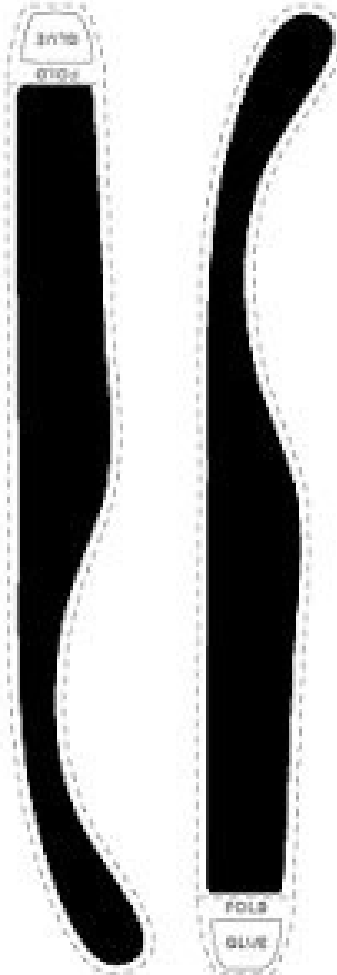

NOVEMBER POWER PUNCH

JUNE SKY RUNNER

DECEMBER COLD STONES

**CAMP
ONE STEP**
CONNECTED

PRINT + CUT DISGUISE KIT

Figure A.1: bushy mustache

Figure A.2: soul patch

AGENT SPY ARMBANDS